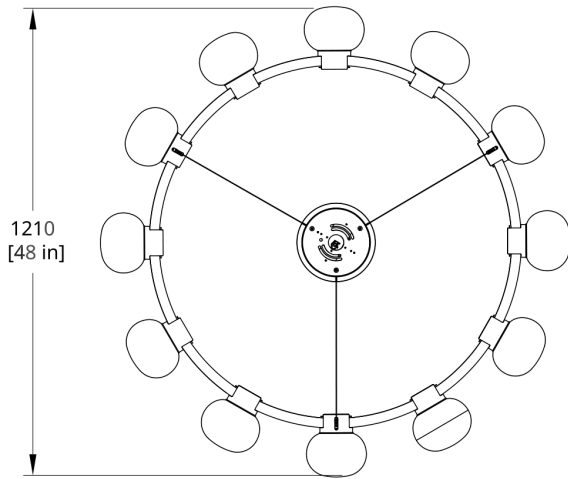

Standard 72" cable and white power cord. Standard Hang Height 66". Minimum Hang Height 6".

Cord/cable extension available (up to 150"). Field trimmable

PRODUCT DIMENSIONS

48 ØD x 6 in

DIMENSIONAL WEIGHT

223 lbs

Drawings

C4-6 Cinema Chandelier Dimension

C4-12 Cinema Chandelier Dimension