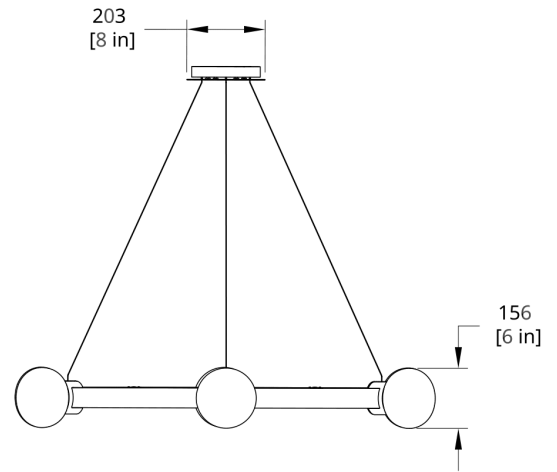

Drawings

C4-6 Cinema Chandelier Dimension