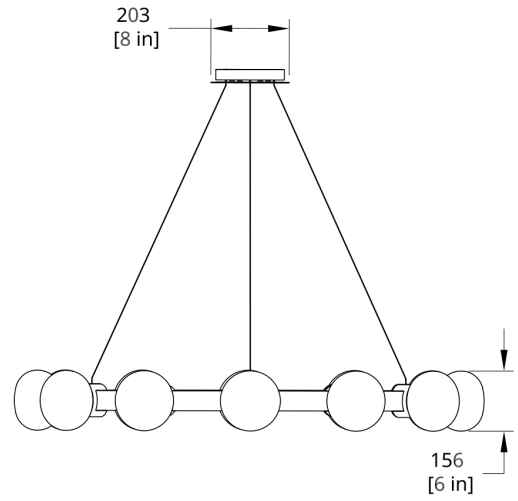

Standard 72" cable and white power cord. Standard Hang Height 66". Minimum Hang Height 6".

Cord/cable extension available (up to 150"). Field trimmable

PRODUCT DIMENSIONS

48 ØD x 6 in

DIMENSIONAL WEIGHT

223 lbs

Drawings

C4-6 Cinema Chandelier Dimension

C4-12 Cinema Chandelier Dimension