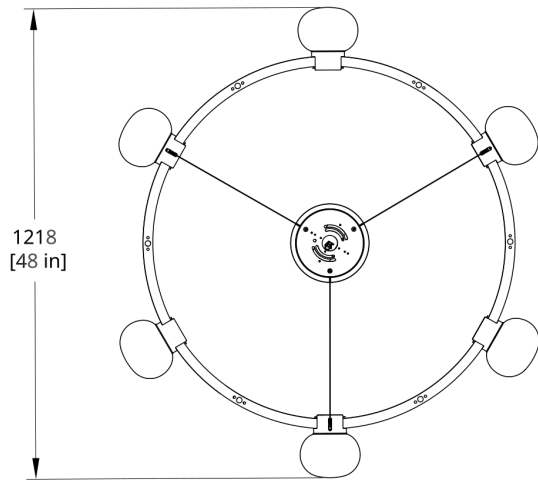

Drawings

C4-6 Cinema Chandelier Dimension