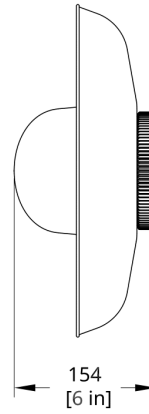

IP65

**PRODUCT DIMENSIONS**

Small Shade 8" dia x 4" depth | Medium Shade 14" dia x 4" depth | Large Shade 21" dia x 4" depth. Please note the Large Glass has a 6" depth.

**PRODUCT WEIGHT**

2.5 lbs / 1.14 kg

**DIMENSIONAL WEIGHT**

Bare 3 lbs | Small 6 lbs | Medium 8 lbs | Large 14 lbs

---

**YOUR PRODUCT CODE**

**HFM-**  -  -  -  -  -  -  -

---

Specification Logic

**SHADE**

**IP RATING**

---

IP65 RATED	IP65
------------	------

Drawings

HS-21-A Hoist Flush Mount Small Diffuser Dimension

HS-21-B Hoist Flush Mount Large Diffuser Dimension

HS-14-A Hoist Flush Mount Small Diffuser Dimension

HS-14-B Hoist Flush Mount Large Diffuser Dimension

HS-8-A Hoist Flush Mount Small Diffuser Dimension

HS-0-A Hoist Flush Mount Bare Small Diffuser Dimension

HS-0-B Hoist Flush Mount Bare Large Diffuser Dimension