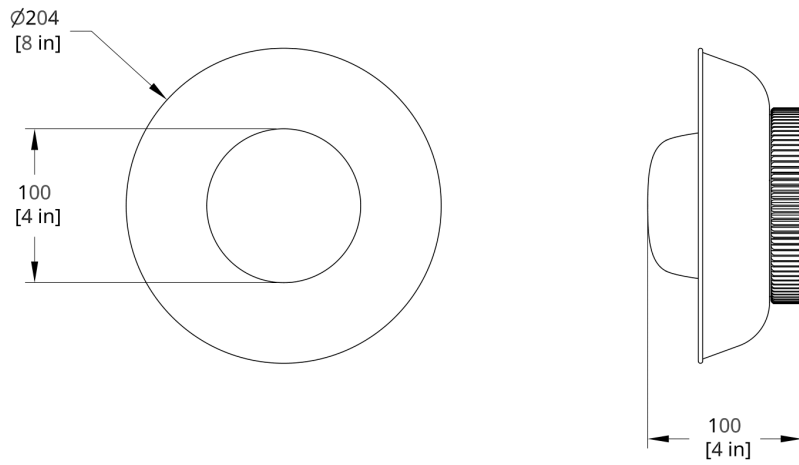

IP65

**PRODUCT DIMENSIONS**

Small Shade 8" dia x 4" depth | Medium Shade 14" dia x 4" depth | Large Shade 21" dia x 4" depth. Please note the Large Glass has a 6" depth.

**PRODUCT WEIGHT**

2.5 lbs / 1.14 kg

**IP RATING**

---

IP65 RATED	IP65
------------	------

Drawings

HS-21-A Hoist Flush Mount Small Diffuser Dimension

HS-21-B Hoist Flush Mount Large Diffuser Dimension

HS-14-A Hoist Flush Mount Small Diffuser Dimension

HS-14-B Hoist Flush Mount Large Diffuser Dimension

HS-8-A Hoist Flush Mount Small Diffuser Dimension

HS-0-A Hoist Flush Mount Bare Small Diffuser Dimension

HS-0-B Hoist Flush Mount Bare Large Diffuser Dimension