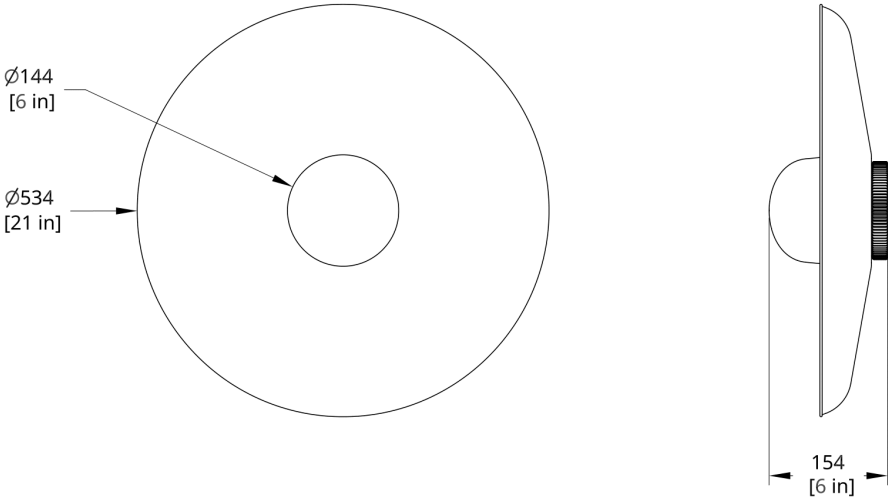

IP65

**PRODUCT DIMENSIONS**

Small Shade 8" dia x 4" depth | Medium Shade 14" dia x 4" depth | Large Shade 21" dia x 4" depth. Please note the Large Glass has a 6" depth.

**PRODUCT WEIGHT**

2.5 lbs / 1.14 kg

**IP RATING**

---

IP65 RATED	IP65
------------	------

Drawings

HS-21-A Hoist Flush Mount Small Diffuser Dimension

HS-21-B Hoist Flush Mount Large Diffuser Dimension

HS-14-A Hoist Flush Mount Small Diffuser Dimension

HS-14-B Hoist Flush Mount Large Diffuser Dimension

HS-8-A Hoist Flush Mount Small Diffuser Dimension

HS-0-A Hoist Flush Mount Bare Small Diffuser Dimension

HS-0-B Hoist Flush Mount Bare Large Diffuser Dimension