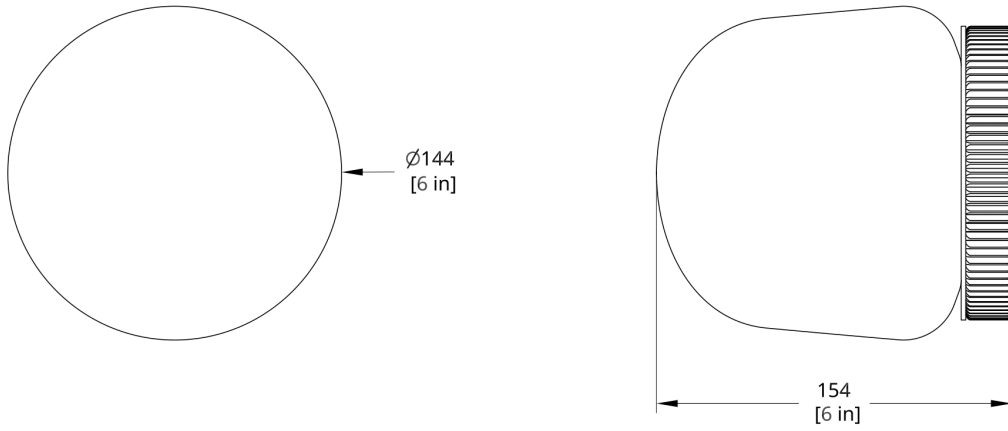

HS-0-A Hoist Flush Mount Bare Small Diffuser Dimension

HS-0-B Hoist Flush Mount Bare Large Diffuser Dimension