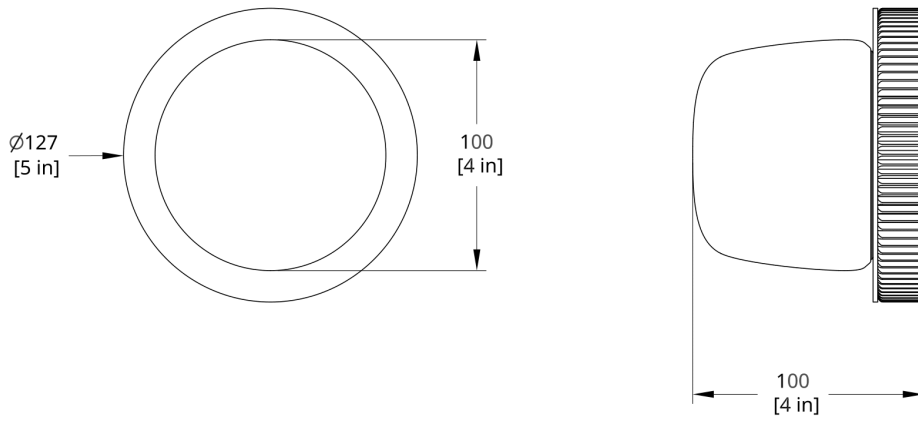

IP65

**PRODUCT DIMENSIONS**

Small Shade 8" dia x 4" depth | Medium Shade 14" dia x 4" depth | Large Shade 21" dia x 4" depth. Please note the Large Glass has a 6" depth.

**PRODUCT WEIGHT**

2.5 lbs / 1.14 kg

**IP RATING**

---

IP65 RATED	IP65
------------	------

Drawings

HS-21-A Hoist Flush Mount Small Diffuser Dimension

HS-21-B Hoist Flush Mount Large Diffuser Dimension

HS-14-A Hoist Flush Mount Small Diffuser Dimension

HS-14-B Hoist Flush Mount Large Diffuser Dimension

HS-8-A Hoist Flush Mount Small Diffuser Dimension

HS-0-A Hoist Flush Mount Bare Small Diffuser Dimension

HS-0-B Hoist Flush Mount Bare Large Diffuser Dimension