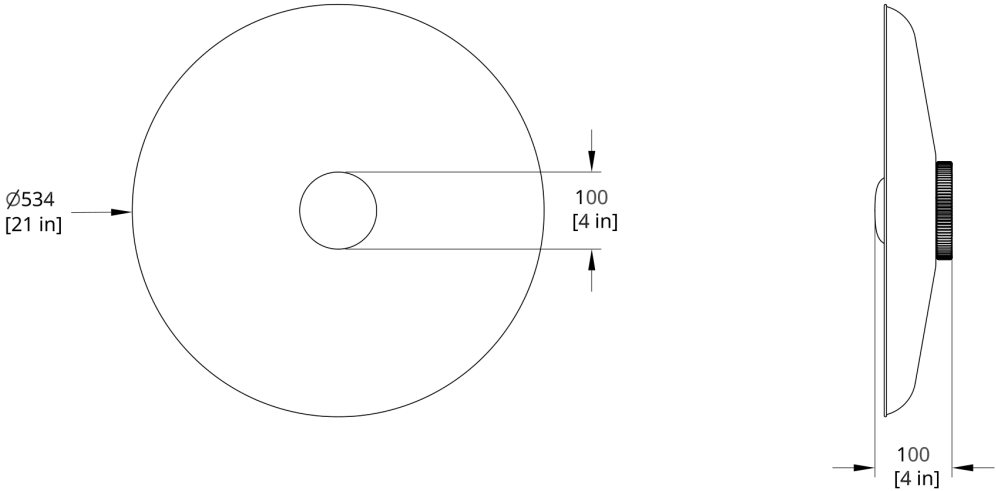

IP65

**PRODUCT DIMENSIONS**

Small Shade 8" dia x 4" depth | Medium Shade 14" dia x 4" depth | Large Shade 21" dia x 4" depth. Please note the Large Glass has a 6" depth.

**PRODUCT WEIGHT**

2.5 lbs / 1.14 kg

**DIMENSIONAL WEIGHT**

Bare 3 lbs | Small 6 lbs | Medium 8 lbs | Large 14 lbs

---

**YOUR PRODUCT CODE**

**HFM-**  -  -  -  -  -  -  -

---

Specification Logic

**SHADE**

**IP RATING**

---

IP65 RATED	IP65
------------	------

Drawings

HS-21-A Hoist Flush Mount Small Diffuser Dimension

HS-21-B Hoist Flush Mount Large Diffuser Dimension

HS-14-A Hoist Flush Mount Small Diffuser Dimension