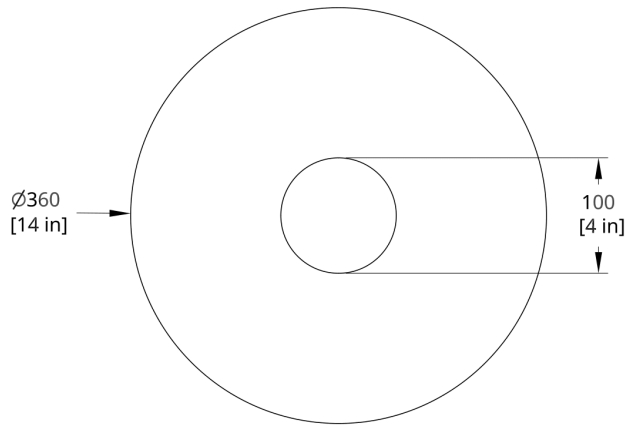

IP65

**PRODUCT DIMENSIONS**

Small Shade 8" dia x 4" depth | Medium Shade 14" dia x 4" depth | Large Shade 21" dia x 4" depth. Please note the Large Glass has a 6" depth.

**PRODUCT WEIGHT**

2.5 lbs / 1.14 kg

**DIMENSIONAL WEIGHT**

Bare 3 lbs | Small 6 lbs | Medium 8 lbs | Large 14 lbs

---

**YOUR PRODUCT CODE**

**HFM-**  -  -  -  -  -  -  -

---

Specification Logic

**SHADE**

**IP RATING**

---

IP65 RATED	IP65
------------	------

Drawings

HS-21-A Hoist Flush Mount Small Diffuser Dimension

HS-21-B Hoist Flush Mount Large Diffuser Dimension

HS-14-A Hoist Flush Mount Small Diffuser Dimension

HS-14-B Hoist Flush Mount Large Diffuser Dimension

HS-8-A Hoist Flush Mount Small Diffuser Dimension

HS-0-A Hoist Flush Mount Bare Small Diffuser Dimension

HS-0-B Hoist Flush Mount Bare Large Diffuser Dimension