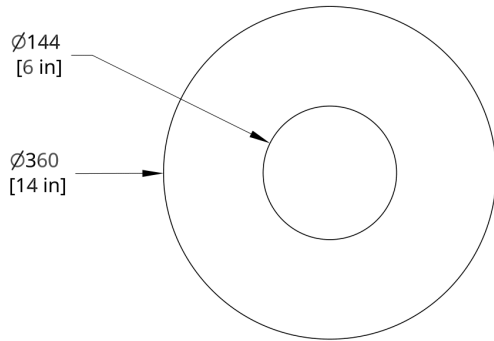

IP65

**PRODUCT DIMENSIONS**

Small Shade 8" dia x 4" depth | Medium Shade 14" dia x 4" depth | Large Shade 21" dia x 4" depth. Please note the Large Glass has a 6" depth.

**PRODUCT WEIGHT**

2.5 lbs / 1.14 kg

**IP RATING**

---

IP65 RATED	IP65
------------	------

Drawings

HS-21-A Hoist Flush Mount Small Diffuser Dimension

HS-21-B Hoist Flush Mount Large Diffuser Dimension

HS-14-A Hoist Flush Mount Small Diffuser Dimension

HS-14-B Hoist Flush Mount Large Diffuser Dimension

HS-8-A Hoist Flush Mount Small Diffuser Dimension

HS-0-A Hoist Flush Mount Bare Small Diffuser Dimension

HS-0-B Hoist Flush Mount Bare Large Diffuser Dimension