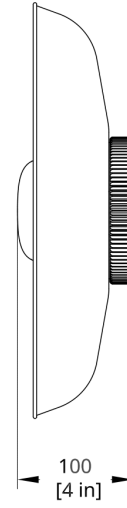

**MATERIALS**

Opal blown glass, spun steel.

**PERFORMANCE**

590 luminaire lumens

Power Consumption 9W

Luminaire Watts 9W

70lm/W

90 CRI

IP65

**PRODUCT DIMENSIONS**

Small Shade 8" dia x 4" depth | Medium Shade 14" dia x 4" depth | Large Shade 21" dia x 4" depth. Please note the Large Glass has a 6" depth.

**PRODUCT WEIGHT**

2.5 lbs / 1.14 kg

**IP RATING**

---

IP65 RATED	IP65
------------	------

Drawings

HS-21-A Hoist Flush Mount Small Diffuser Dimension

HS-21-B Hoist Flush Mount Large Diffuser Dimension

HS-14-A Hoist Flush Mount Small Diffuser Dimension

HS-14-B Hoist Flush Mount Large Diffuser Dimension

HS-8-A Hoist Flush Mount Small Diffuser Dimension

HS-0-A Hoist Flush Mount Bare Small Diffuser Dimension

HS-0-B Hoist Flush Mount Bare Large Diffuser Dimension