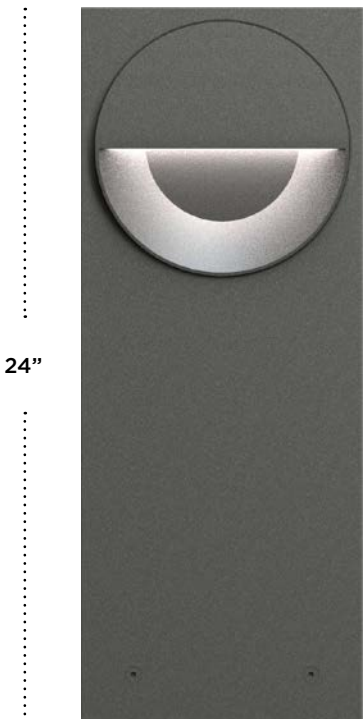

DOUBLE-DOWN

Direct bollards are essential additions to the Scena array of outdoor luminaires. With a shielded light source providing an efficient light distribution, their warm glow is restricted downwards where it is desired. While their wide beam allows for increased spacing resulting in fewer bollards required to light a space.

39"