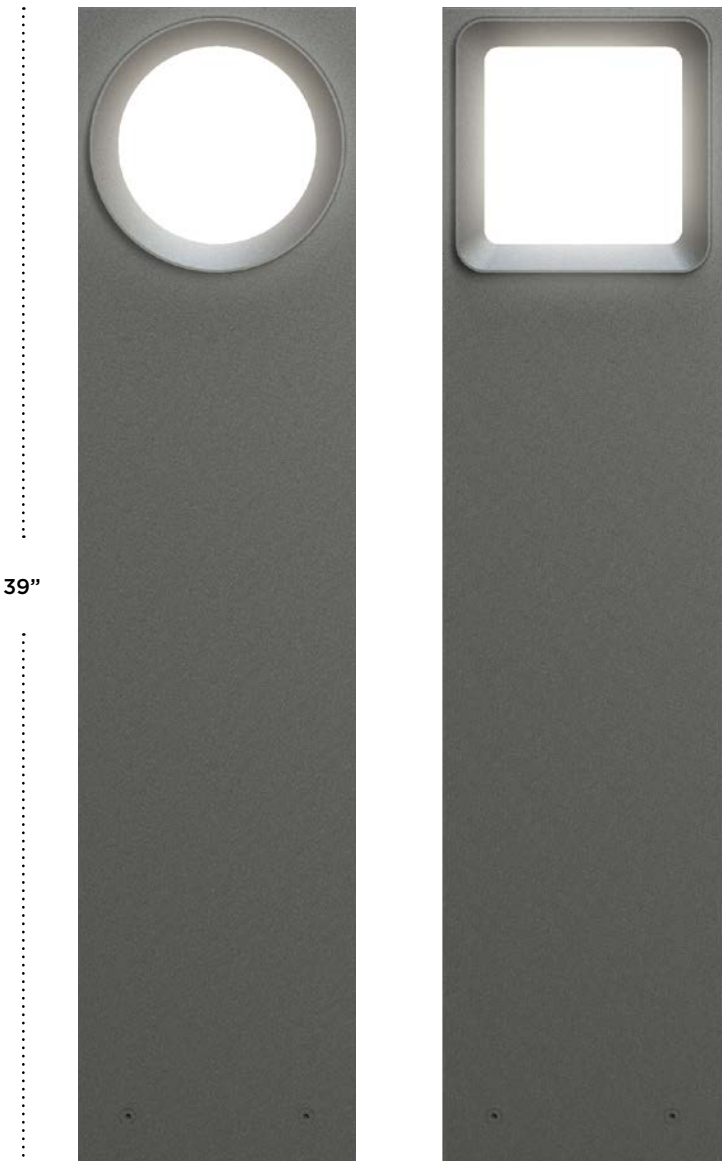

GROUND GAME

Bring Scena's clean, simple appeal to paths, walkways and public spaces with bollards. Two sizes and two geometries bring just a hint of drama to the modern landscape.