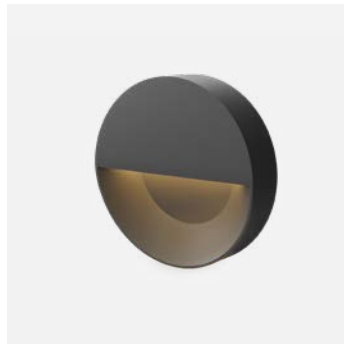

SCENA

UNASSAILABLE STYLE

LUMINIS®

LIGHT THE WAY

Scena brings safety and security to outdoor environments while preserving the light's soft aesthetics and architectural appeal.

UNBROKEN FLOW

Strength with style runs in the Scena family, allowing designers to achieve a total, unified effect across a landscape's various lighting elements. Surface mounts and bollards lend a modern sophistication to a design. Clean simple lines hide the fact they are impact and tamper resistant and highly durable.

..... AVAILABLE IN Ø8.5" & Ø11"

..... AVAILABLE IN 8.5"

ADA Compliant - Extends 2.5"
from wall

Soft diffused light distribution

..... AVAILABLE IN Ø8.5" & Ø11"

..... AVAILABLE IN 8.5"

PRACTICAL APPEAL

Dark sky friendly Scena downlights illuminate staircases with crisp, uniform, efficient light while remaining comfortable on a user's eyes. Eyelid styles fits seamlessly with nearby bollards and surface mounts, maintaining the project's lighting continuity.

DOUBLE-DOWN

Direct bollards are essential additions to the Scena array of outdoor luminaires. With a shielded light source providing an efficient light distribution, their warm glow is restricted downwards where it is desired. While their wide beam allows for increased spacing resulting in fewer bollards required to light a space.

OPTIONS

Cross blades

True amber LED

Photocell

Clean conduit

STANDARD COLORS

Titanium gray (GRT)

Gun metal (DGT)