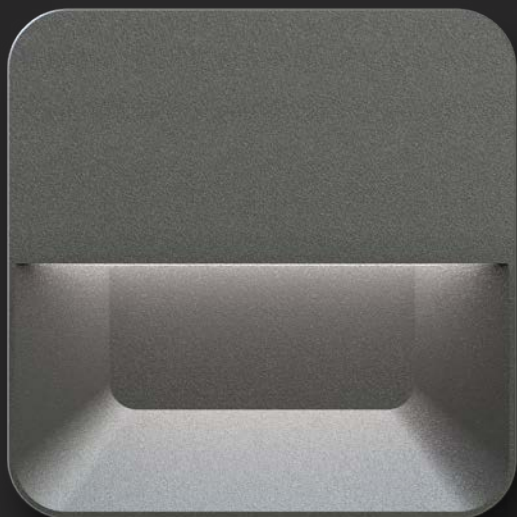

ALL PURPOSE

Surface-mount rounds or squares with impact resistant glass lenses deliver uniform illumination with architectural simplicity. Install high or low on wall or even on ceiling... no additional hardware needed.

..... AVAILABLE IN Ø8.5" & Ø11"

..... AVAILABLE IN 8.5"

ADA Compliant - Extends 2.5"
from wall

Soft diffused light distribution

..... AVAILABLE IN Ø8.5" & Ø11"

..... AVAILABLE IN 8.5"

PRACTICAL APPEAL

Dark sky friendly Scena downlights illuminate staircases with crisp, uniform, efficient light while remaining comfortable on a user's eyes. Eyelid styles fits seamlessly with nearby bollards and surface mounts, maintaining the project's lighting continuity.

ADA Compliant

Downward light distribution with full cut-off

GROUND GAME

Bring Scena's clean, simple appeal to paths, walkways and public spaces with bollards. Two sizes and two geometries bring just a hint of drama to the modern landscape.

DOUBLE-DOWN

Direct bollards are essential additions to the Scena array of outdoor luminaires. With a shielded light source providing an efficient light distribution, their warm glow is restricted downwards where it is desired. While their wide beam allows for increased spacing resulting in fewer bollards required to light a space.