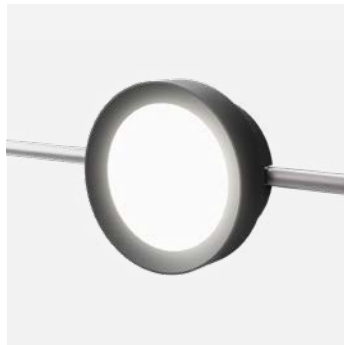

SCENA

UNASSAILABLE STYLE

LUMINIS®

LIGHT THE WAY

Scena brings safety and security to outdoor environments while preserving the light's soft aesthetics and architectural appeal.

UNBROKEN FLOW

Strength with style runs in the Scena family, allowing designers to achieve a total, unified effect across a landscape's various lighting elements. Surface mounts and bollards lend a modern sophistication to a design. Clean simple lines hide the fact they are impact and tamper resistant and highly durable.

..... AVAILABLE IN Ø8.5" & Ø11"

..... AVAILABLE IN 8.5"

ADA Compliant - Extends 2.5"
from wall

Soft diffused light distribution

..... AVAILABLE IN Ø8.5" & Ø11"

..... AVAILABLE IN 8.5"

PRACTICAL APPEAL

Dark sky friendly Scena downlights illuminate staircases with crisp, uniform, efficient light while remaining comfortable on a user's eyes. Eyelid styles fits seamlessly with nearby bollards and surface mounts, maintaining the project's lighting continuity.

DOUBLE-DOWN

Direct bollards are essential additions to the Scena array of outdoor luminaires. With a shielded light source providing an efficient light distribution, their warm glow is restricted downwards where it is desired. While their wide beam allows for increased spacing resulting in fewer bollards required to light a space.

OPTIONS

Cross blades

True amber LED

Photocell

Clean conduit

STANDARD COLORS

Titanium gray (GRT)

Gun metal (DGT)