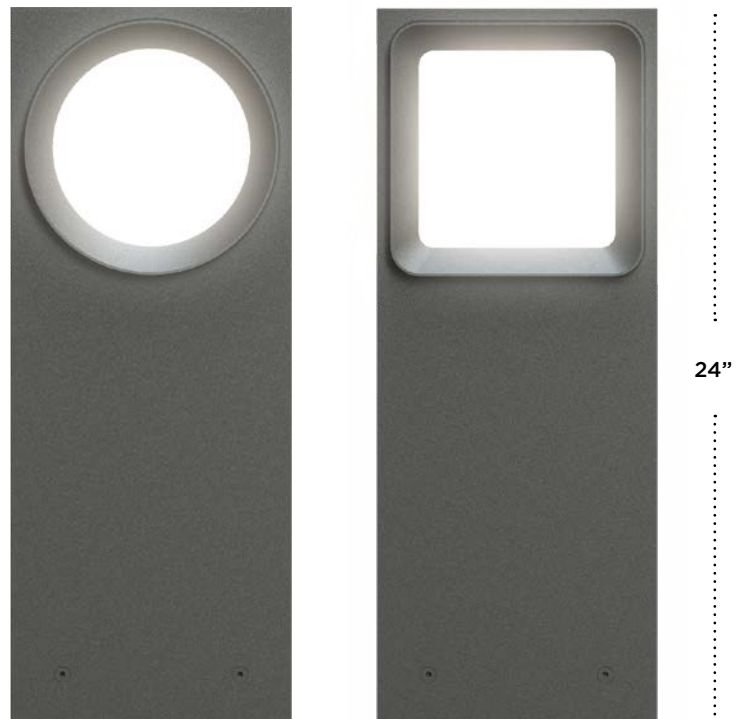

ALL PURPOSE

Surface-mount rounds or squares with impact resistant glass lenses deliver uniform illumination with architectural simplicity. Install high or low on wall or even on ceiling... no additional hardware needed.

..... AVAILABLE IN Ø8.5" & Ø11"

..... AVAILABLE IN 8.5"

ADA Compliant - Extends 2.5"
from wall

Soft diffused light distribution

..... AVAILABLE IN Ø8.5" & Ø11"

..... AVAILABLE IN 8.5"

PRACTICAL APPEAL

Dark sky friendly Scena downlights illuminate staircases with crisp, uniform, efficient light while remaining comfortable on a user's eyes. Eyelid styles fits seamlessly with nearby bollards and surface mounts, maintaining the project's lighting continuity.

ADA Compliant

Downward light distribution with full cut-off

GROUND GAME

Bring Scena's clean, simple appeal to paths, walkways and public spaces with bollards. Two sizes and two geometries bring just a hint of drama to the modern landscape.

DOUBLE-DOWN

Direct bollards are essential additions to the Scena array of outdoor luminaires. With a shielded light source providing an efficient light distribution, their warm glow is restricted downwards where it is desired. While their wide beam allows for increased spacing resulting in fewer bollards required to light a space.