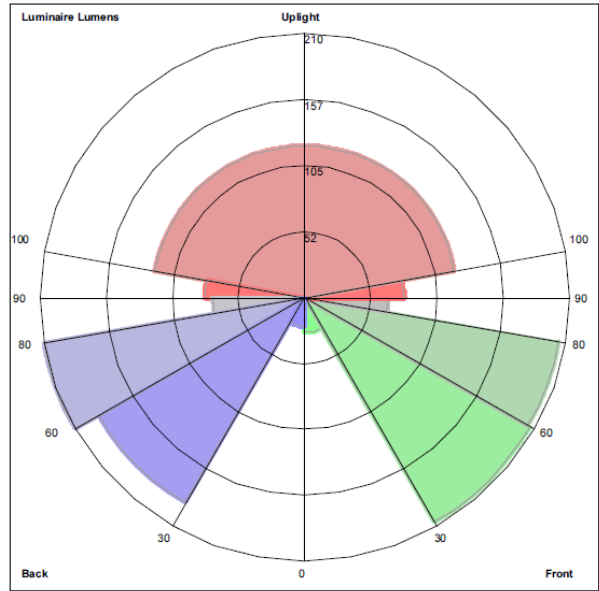

LUMINAIRE CLASSIFICATION SYSTEM (LCS) GRAPH

BUG Rating : B1-U3-G1

Evergreen Lighting
www.evergreenlighting.com