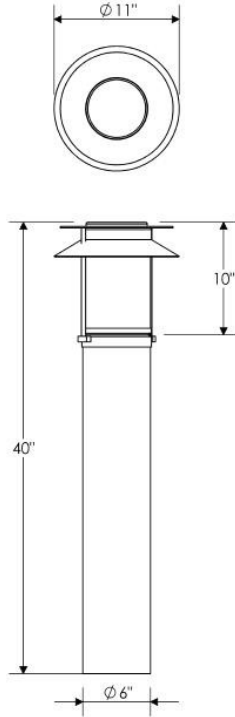

**EVERGREEN
LIGHTING**

FENWICK BOLLARD SERIES

Catalog #		Type
Project		LED BOLLARD
Comments		
Prepared By		Date

DIMENSIONS: 40" H X 11" W

SPECIFICATIONS

Material

All parts are durable Aluminum Extruded Tube with .080 Spun aluminum Roof with supports fabricated for maximum strength.

Driver

0-10V Dimming Driver for 120/277 volt, Constant Current, metal case, 5 year warranty

Label

ETL Listed for US and Canada for Wet Location

ORDERING INFORMATION

Sample Number: FEN-B-40-36W-AB-WF

Series FEN	Style Bollard	Size 32" 40"	Lamp 32" 12W 22W 36W 40" 12W 22W 36W	Finish Architectural Bronze (AB) Textured Bronze (TBR) Matte Black (MBK) Semi Gloss Black (GBK) Textured Black (TBK) Textured Rust (TR) Matte White (MW) Textured White (TW) Gloss White (GW) Metallic Grey (MG) Brushed Aluminum (BA) adder Metallic Nickel (MN) Textured Verde Patina (TVP) Satin Brass (SB) Copper Vein (CV) Gold Vein (GV) Silver Vein (SV) Chrome (CH)	Standard Lens White Frosted (WF) Clear Frosted (CFA) Optional Lens White Alabaster (WA) Honey Onyx (HO) Natural Horn (NH) Beige Alabaster (BA) Honey Swirl (HS)	Options LED EMR - Up to 24W OCC Sensors Photo Cell Control
DELIVERED LUMENS PER WATT						
2700K = 80						
3000K = 90						
3500K = 100						
4100K = 110						
5000K = 120						

Evergreen Lighting
www.evergreenlighting.com

FENWICK BOLLARD SERIES

Instruction Sheet

Mounting Template

Mounting

Standard anchor bolts are 3/8" X 12" X 3". Bolts, nuts, and washers shall be hot dipped galvanized steel.