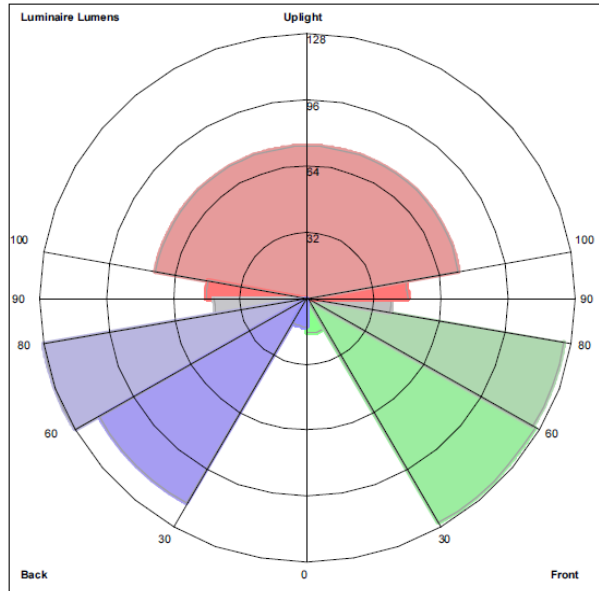

**EVERGREEN
LIGHTING**

FENWICK BOLLARD SERIES

Photometrics

FEN-B-22W

FEN-B-36W

LUMINAIRE CLASSIFICATION SYSTEM (LCS) GRAPH

BUG Rating : B1-U3-G1