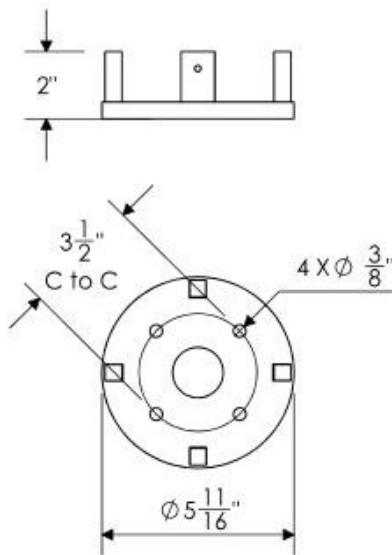

**EVERGREEN
LIGHTING**

FENWICK BOLLARD SERIES

Catalog #		Type
Project		LED BOLLARD
Comments		
Prepared By		Date

DIMENSIONS: 40" H X 11" W

SPECIFICATIONS

Material

All parts are durable Aluminum Extruded Tube with .080 Spun aluminum Roof with supports fabricated for maximum strength.

Evergreen Lighting
www.evergreenlighting.com

FENWICK BOLLARD SERIES

Instruction Sheet

Mounting Template

Mounting

Standard anchor bolts are 3/8" X 12" X 3". Bolts, nuts, and washers shall be hot dipped galvanized steel.