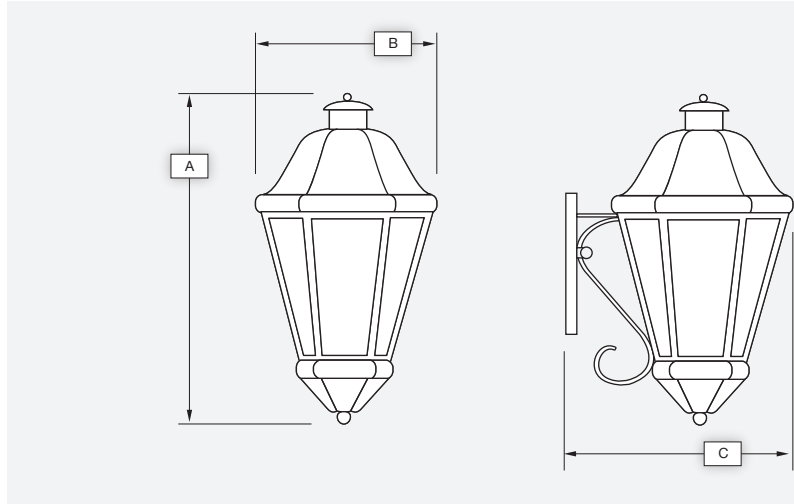

FLORENCE

Catalog #		Type
Project		
Description		Date

ARM MOUNT

Standard Features

Material

Paintlok sheet; Standard Powdercoat Finish, White Acrylic Lens; .125 thickness, ETL Wet Location.

Installation

Mounting/wireway hole in center of backplate. Supplied with standard mounting hardware to mount to a 4" J-box or plaster ring.

Optics*

Contact Evergreen Lighting for complete photometrics.

LED Features

LED

Alta LED #AL-R-1W-30LED array to be mounted onto an Aluminum MPCB Board configured to the proper wattage. The LED arrays will be centered within the Lens area and mounted on a white aluminum reflective plate.