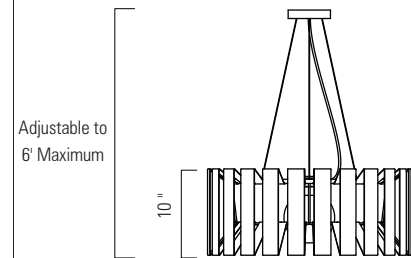

Space Array Large 28" Flared Leaves Matte Black / MB

24" straight

Adjustable to 6' Maximum

10"

28" flared

Adjustable to 6' Maximum

10.00"

Space Array Large / SPAL 24"
 Straight Leaves Matte Teal / MT

*Space Array Small / SPAS 16"
 Straight Leaves Matte White / MW

Product Name / Model / Dimensions			Mounting Options	Diffuser Options	Finish Options	Lamping Options
Space Array Pendant 24" / SPAL			Standard Air Craft Cable / AC	Standard Shiny Opal Glass / SO	Standard Matte Black Powder Coat / MB Matte White Powder Coat / MW Matte Teal Powder Coat / MT Shiny Red Powder Coat / SR	Standard Incandescent / IN (1) 60W max medium base Edison Optional LED Consult factory
Height	Width**	Overall Height				
10"	28" flared 24" straight	Adjustable to 6' Max.				
**Can be installed straight or flared						