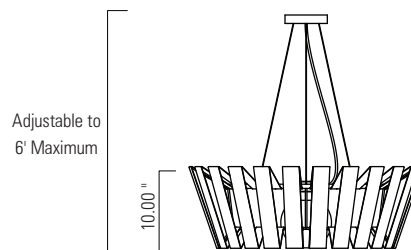

Space Array Large 28" Flared Leaves Matte Black / MB

24" straight

Adjustable to 6' Maximum

10"

28" flared

Adjustable to 6' Maximum

10.00"

Space Array Large / SPAL 24"
 Straight Leaves Matte Teal / MT

*Space Array Small / SPAS 16"
 Straight Leaves Matte White / MW

Product Name / Model / Dimensions			Mounting Options	Diffuser Options	Finish Options	Lamping Options
Space Array Pendant 24" / SPAL			Standard Air Craft Cable / AC	Standard Shiny Opal Glass / SO	Standard Matte Black Powder Coat / MB Matte White Powder Coat / MW Matte Teal Powder Coat / MT Shiny Red Powder Coat / SR	Standard Incandescent / IN (1) 60W max medium base Edison Optional LED Consult factory
Height	Width**	Overall Height				
10"	28" flared 24" straight	Adjustable to 6' Max.				
**Can be installed straight or flared						