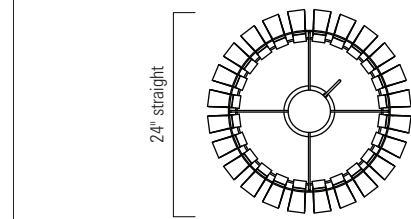

Space Array Large 28" Flared Leaves Matte Black / MB

24" straight

Adjustable to 6' Maximum

10"

28" flared

Adjustable to 6' Maximum

10.00"

Space Array Large / SPAL 24"
 Straight Leaves Matte Teal / MT

*Space Array Small / SPAS 16"
 Straight Leaves Matte White / MW

Product Name / Model / Dimensions			Mounting Options	Diffuser Options	Finish Options	Lamping Options
Space Array Pendant 24" / SPAL			Standard Air Craft Cable / AC	Standard Shiny Opal Glass / SO	Standard Matte Black Powder Coat / MB Matte White Powder Coat / MW Matte Teal Powder Coat / MT Shiny Red Powder Coat / SR	Standard Incandescent / IN (1) 60W max medium base Edison Optional LED Consult factory
Height	Width**	Overall Height				
10"	28" flared 24" straight	Adjustable to 6' Max.				
**Can be installed straight or flared						