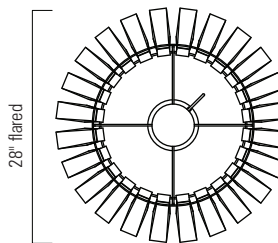

Space Array Large 28" Flared Leaves Matte Black / MB

24" straight

Adjustable to 6' Maximum

10"

28" flared

Adjustable to 6' Maximum

10.00"

Space Array Large / SPAL 24"
 Straight Leaves Matte Teal / MT

*Space Array Small / SPAS 16"
 Straight Leaves Matte White / MW

Product Name / Model / Dimensions			Mounting Options	Diffuser Options	Finish Options	Lamping Options
Space Array Pendant 24" / SPAL			Standard Air Craft Cable / AC	Standard Shiny Opal Glass / SO	Standard Matte Black Powder Coat / MB Matte White Powder Coat / MW Matte Teal Powder Coat / MT Shiny Red Powder Coat / SR	Standard Incandescent / IN (1) 60W max medium base Edison Optional LED Consult factory
Height	Width**	Overall Height				
10"	28" flared 24" straight	Adjustable to 6' Max.				
**Can be installed straight or flared						