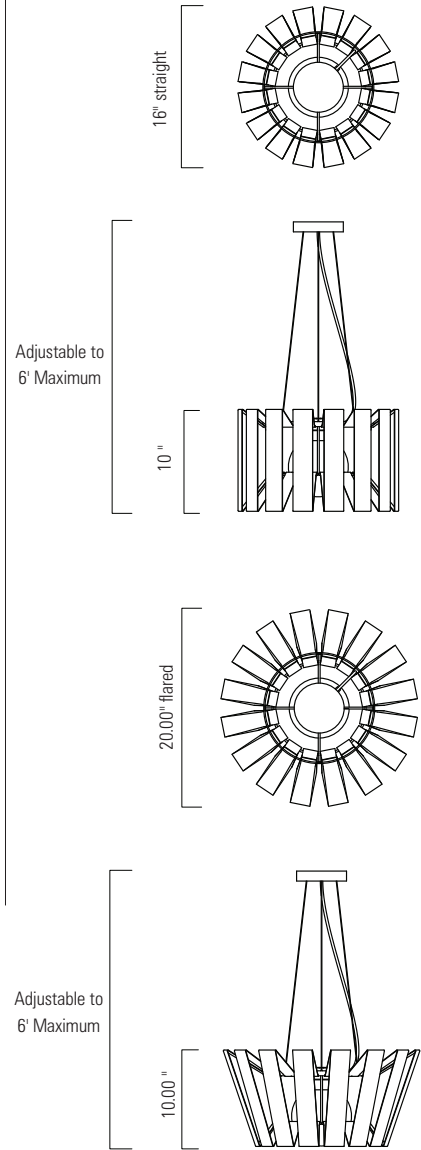

Space Array Small 20" Flared Leaves Matte White / MW

Space Array Small / SPAS 16"
 Straight Leaves Matte White / MW

*Space Array Large / SPAL 24"
 Straight Leaves Matte Teal / MT

IN LED

Product Name / Model / Dimensions			Mounting Options	Diffuser Options	Finish Options	Lamping Options
Space Array Pendant / SPAS			Standard Aircraft Cable / AC	Standard Shiny Opal Glass / SO	Standard Matte Black Powder Coat / MB Matte White Powder Coat / MW Matte Teal Powder Coat / MT Shiny Red Powder Coat / SR	Standard Incandescent / IN (1) 60W max medium base Edison Optional LED Consult Factory
Height	Width**	Overall Height				
10"	20.00" flared	29.00"				
10"	16.00" straight	29.00"				
**Can be installed straight or flared						

★ USA MADE

* See technical sheet Space Array 24" / SPAS for additional information

2_2016