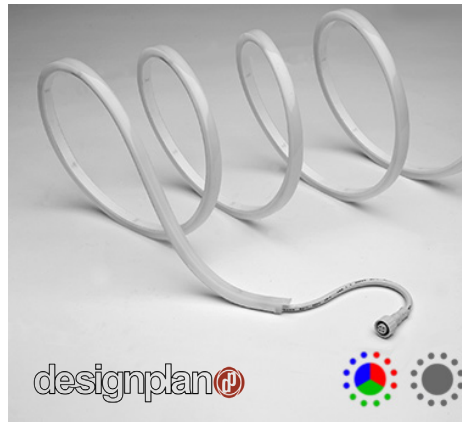

BostonLightSource

Small and **POWERFUL**

Micro-Profile Light Systems from BLS

You have toiled for weeks, months, possibly years over your design. Now, enter the lighting details. With the ever-advancing technology in tape-light and other micro-profile light fixtures, you no longer have to design around an obtrusive fixture to achieve great effect.

We can now work with fixtures that have proportions equal to the size of your flair felt-tip pen and inspire with awe.

Whether you are trying to create flare by grazing a textured wall, backlighting a diffuse material, or adding a toe kick to the central staircase, BLS has the manufacturing partners to get the job done.