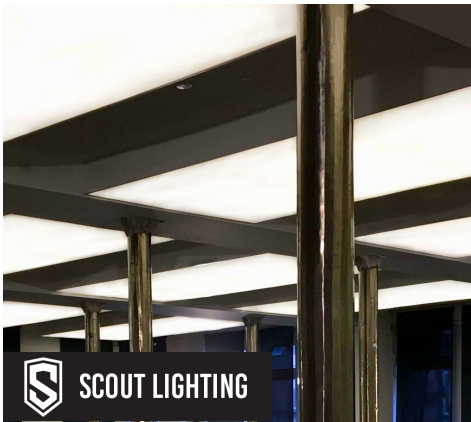

BostonLightSource

Small and **POWERFUL**

Micro-Profile Light Systems from BLS

You have toiled for weeks, months, possibly years over your design. Now, enter the lighting details. With the ever-advancing technology in tape-light and other micro-profile light fixtures, you no longer have to design around an obtrusive fixture to achieve great effect.

We can now work with fixtures that have proportions equal to the size of your flair felt-tip pen and inspire with awe.

Whether you are trying to create flare by grazing a textured wall, backlighting a diffuse material, or adding a toe kick to the central staircase, BLS has the manufacturing partners to get the job done.