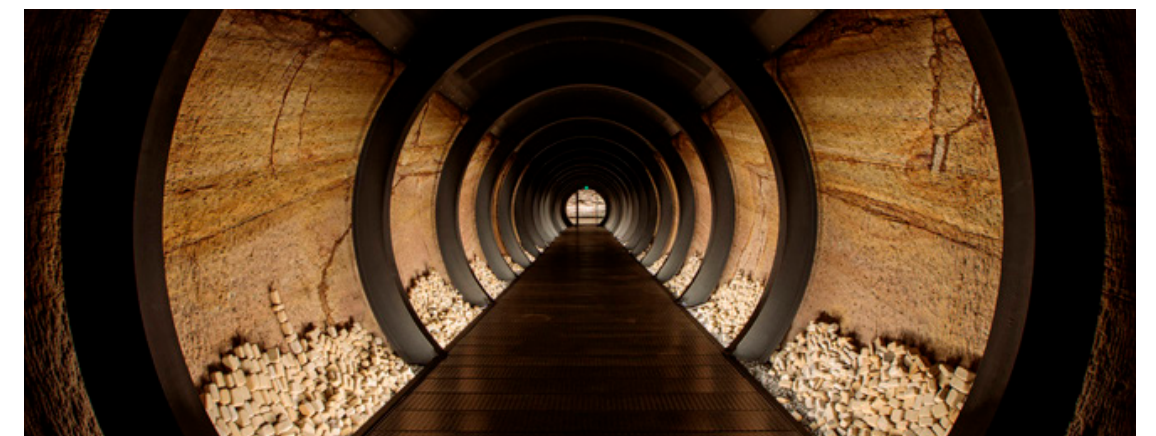

You have toiled for weeks, months, possibly years over your design. Now, enter the lighting details. With the ever-advancing technology in tape-light and other micro-profile light fixtures, you no longer have to design around an obtrusive fixture to achieve great effect.

We can now work with fixtures that have proportions equal to the size of your flair felt-tip pen and inspire with awe.