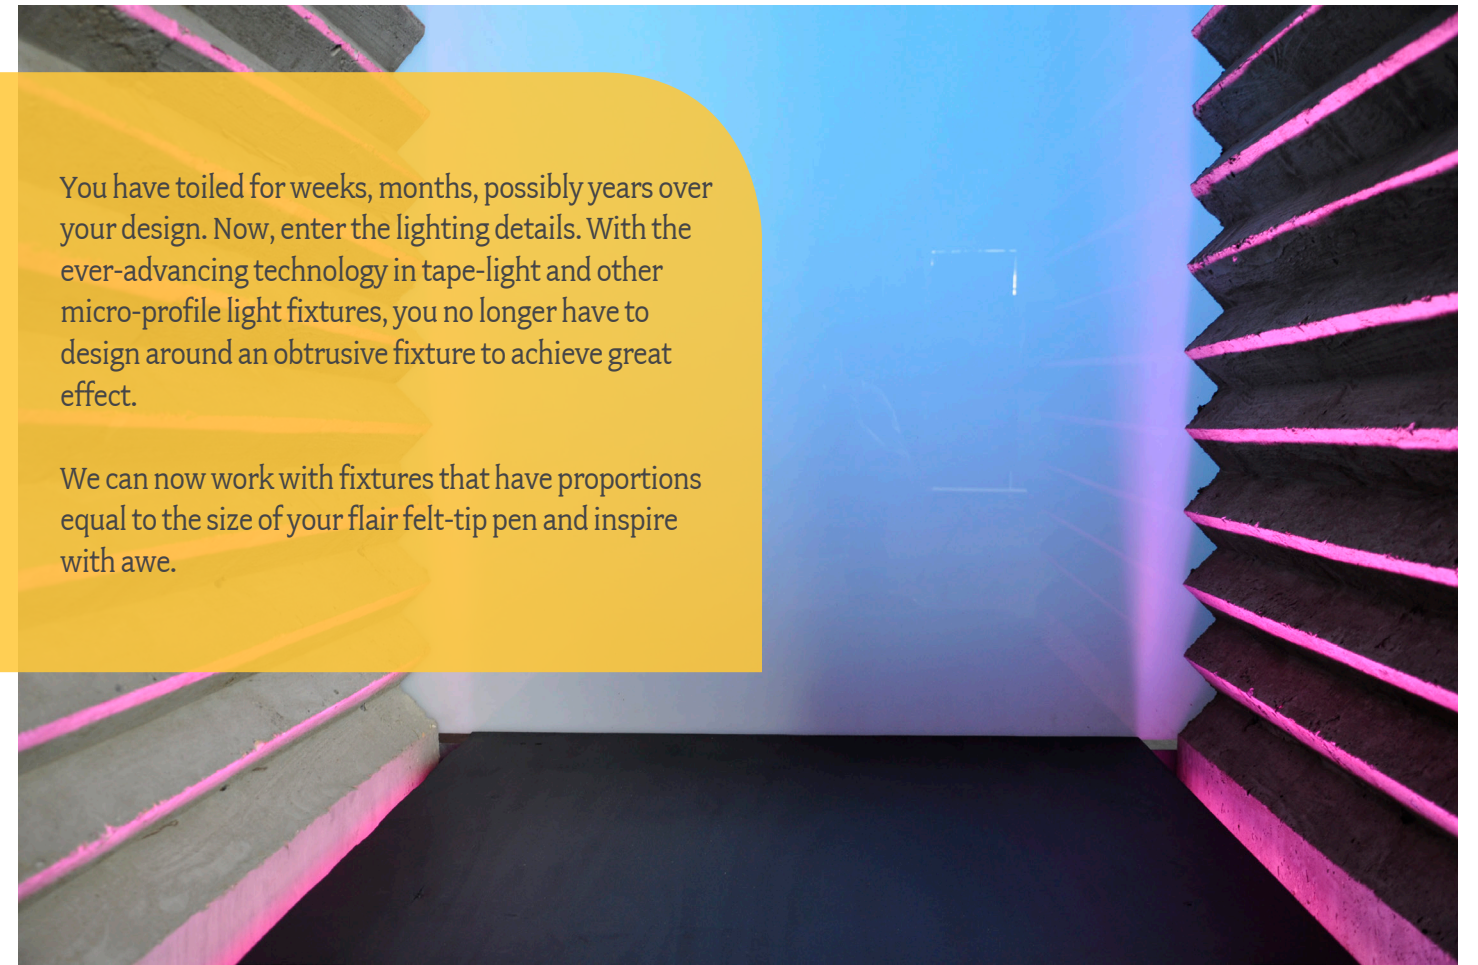

You have toiled for weeks, months, possibly years over your design. Now, enter the lighting details. With the ever-advancing technology in tape-light and other micro-profile light fixtures, you no longer have to design around an obtrusive fixture to achieve great effect.

We can now work with fixtures that have proportions equal to the size of your flair felt-tip pen and inspire with awe.